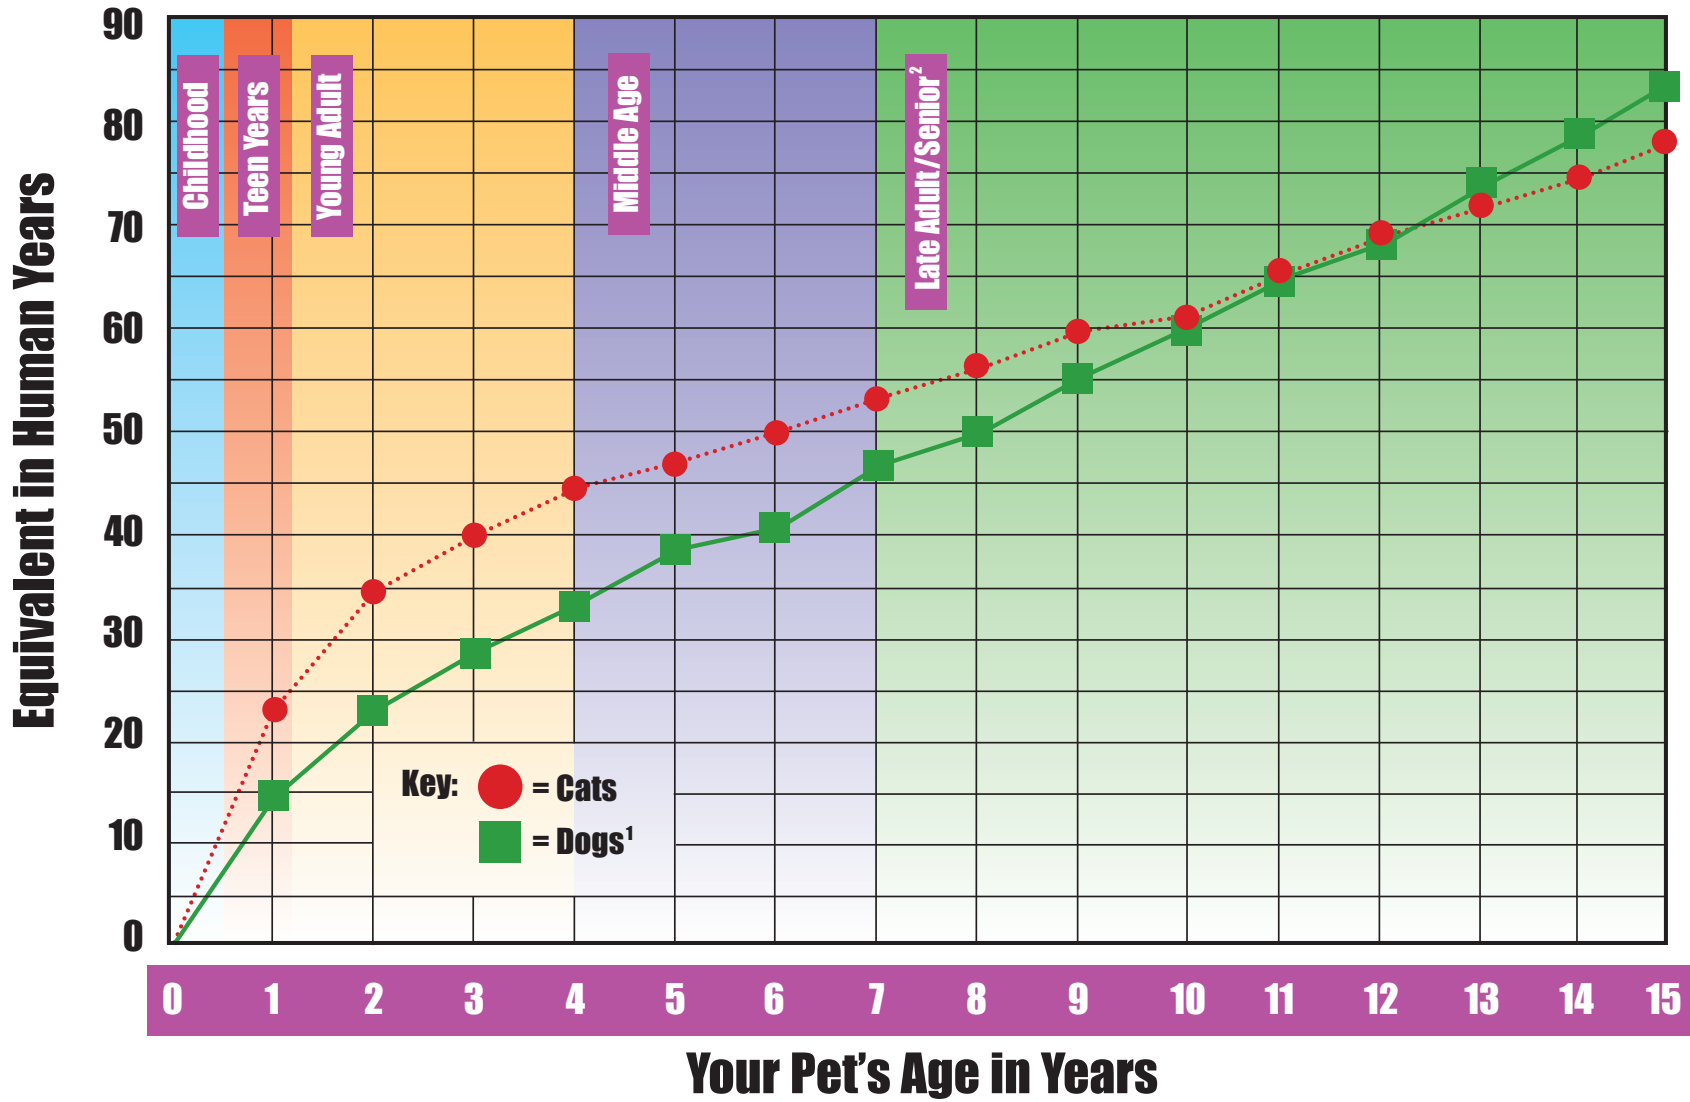

Pets age faster than people.

Determine your pet's age in human years.

¹Based on a medium-sized dog weighing 21-50 lbs. Many other factors including weight and breed may influence the aging process. Ask your veterinarian for your pet's age.

²Some breeds are considered "senior" as early as seven years of age.